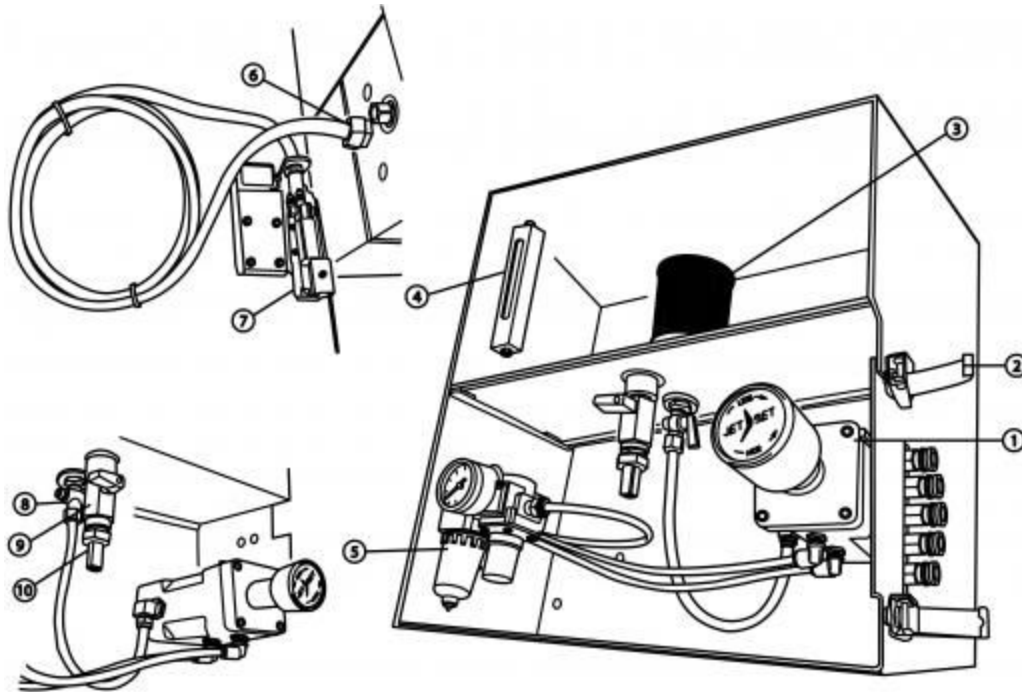

(248) 545-4441
info@jetsetspray.com
http://jetsetspray.com

JET-SET® MOD-1

SINGLE PUMP MANIFOLD W/AIR SWITCH

The MOD-1 JET-SET® spray system comes standard with our 5 Gallon stainless steel tank with sight gauge, reusable filter, and air regulator. This system includes one JET-SET 9100 stainless steel piston pump (0-5cc per stroke) with 5 outlets for spray nozzles. The 9100 pump is engaged using a Pneumatic actuator switch for system activation.

The Pneumatic actuator switch can be placed so the mechanical movement of the machine in use will trigger the system.

The MOD-1 comes standard with a 9100 pump that will give you millions of cycles of maintenance free operation. All JET-SET® pumps provide easy volume regulation by turning the nuraled regulator knob found on top of the 9100 pump. The 9100 pump can be regulated from 0 to 5 cc per cycle.

Established 1963
jetsetspray.com

JET-SET® MOD-1

SINGLE PUMP MANIFOLD W/AIR SWITCH

- | | |
|---|--|
| 1) 9100: Large S.S. Pump
Exchange w/ 5 Outlets | 6) 815: Cable Clamp |
| 2) 810: Draw Latch | 7) 816-SA: Air Switch w/
Triple Tube Assembly |
| 3) 620: Standard Filter | 8) 505-A: Stopcock |
| 4) 525: 5-1/2 Sight Glass w/ Fitting | 9) 724-L: 1/2" NPT Ball Valve |
| 5) 1501: SMC Style Filter / Regulator Unit | 10) 725: 1/2 " NPT Tube Stem |